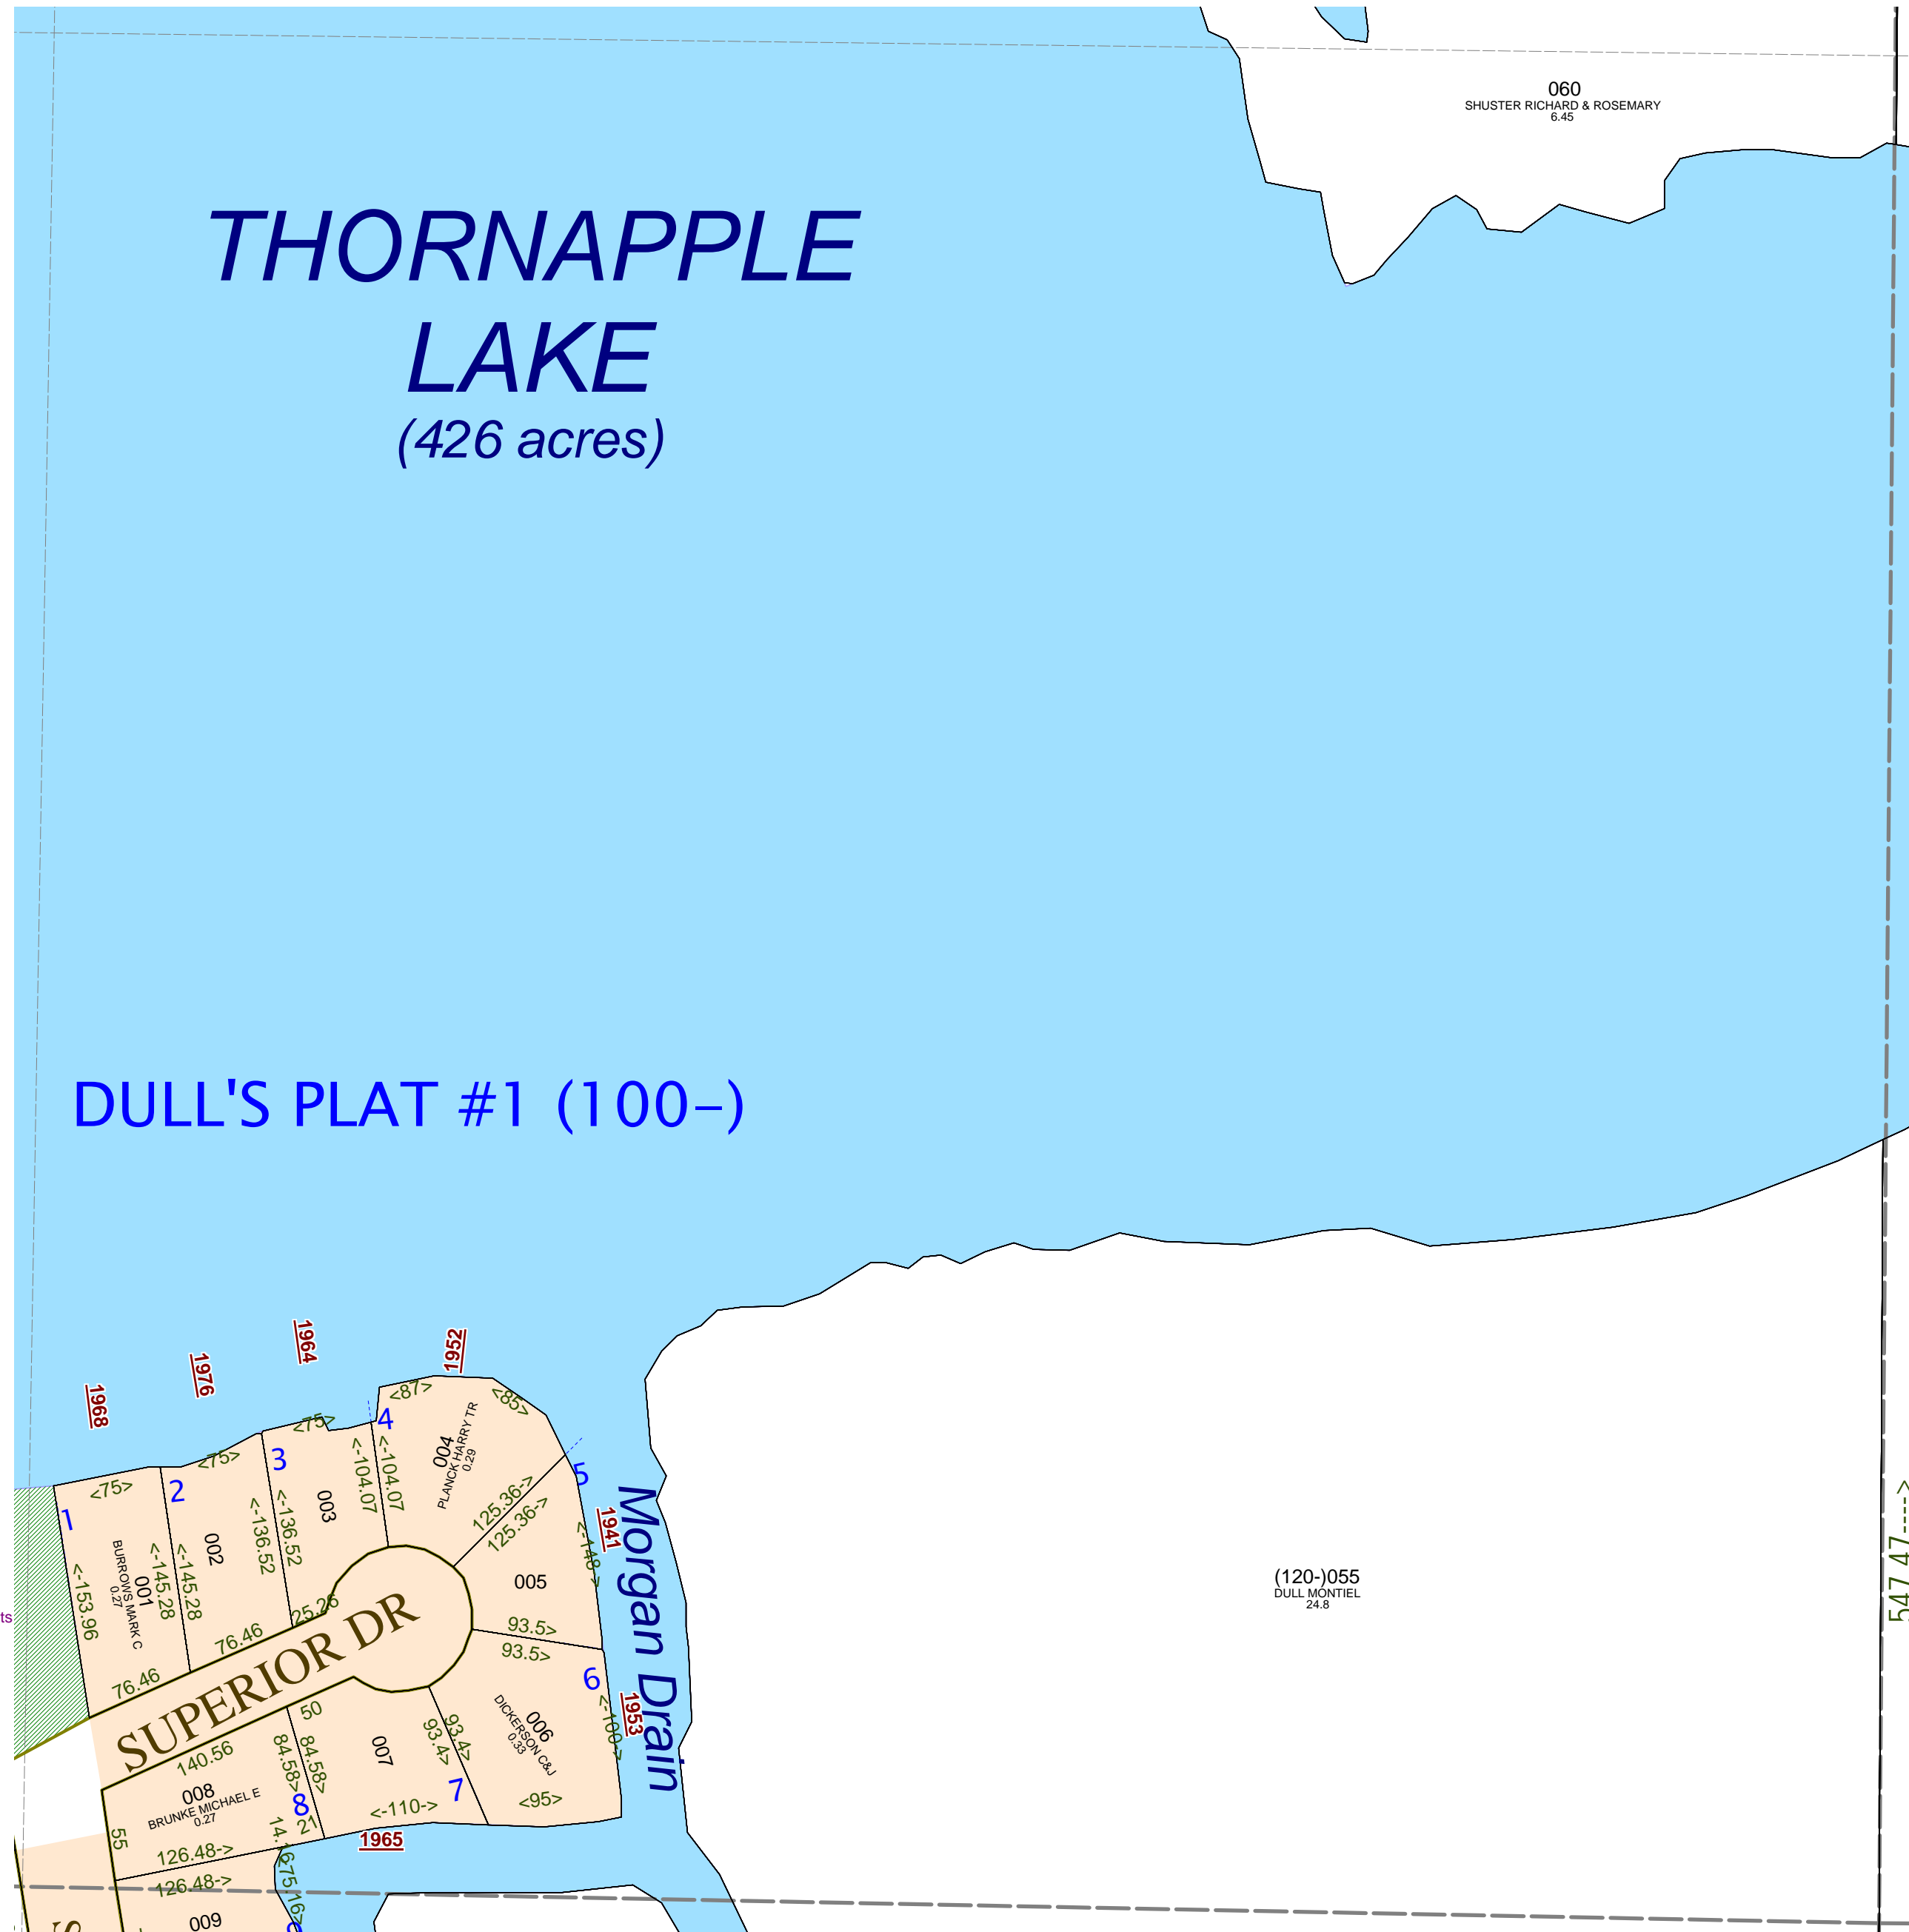

Castleton Township  
T 3 N R 7 W  
Barry County  
Michigan

- Address 1234
- Gap
- Overlap
- Real Property
- Personal Property
- Approved Split
- Plat
- Condominium
- Mobile Home Park

6	5	4	3	2	1
7	8	9	10	11	12
18	17	16	15	14	13
19	20	21	22	23	24
30	29	28	27	26	25
31	32	33	34	35	36

SE 1/4 SE 1/4 Section 19  
08-05-019-

For tax years 2005 & prior parcel numbers had leading "000-" after section unless otherwise noted.  
Scale 1" = 100'  
This tax map was compiled for tax administration purposes from county and township records. It does not represent a land survey.  
Barry County Land Information Services  
220 West State Street, Hastings MI 49058  
(269) 945-1292 or <http://www.barrycounty.org/>

January 2009

All dimensions are from tax roll unless noted below.  
D = deeded M or S = surveyed  
SR = Surveyor's Record prior to 1915  
GLO = Government Land Office circa. 1830

08-05-120-052-00 should include gap parcel to its east.