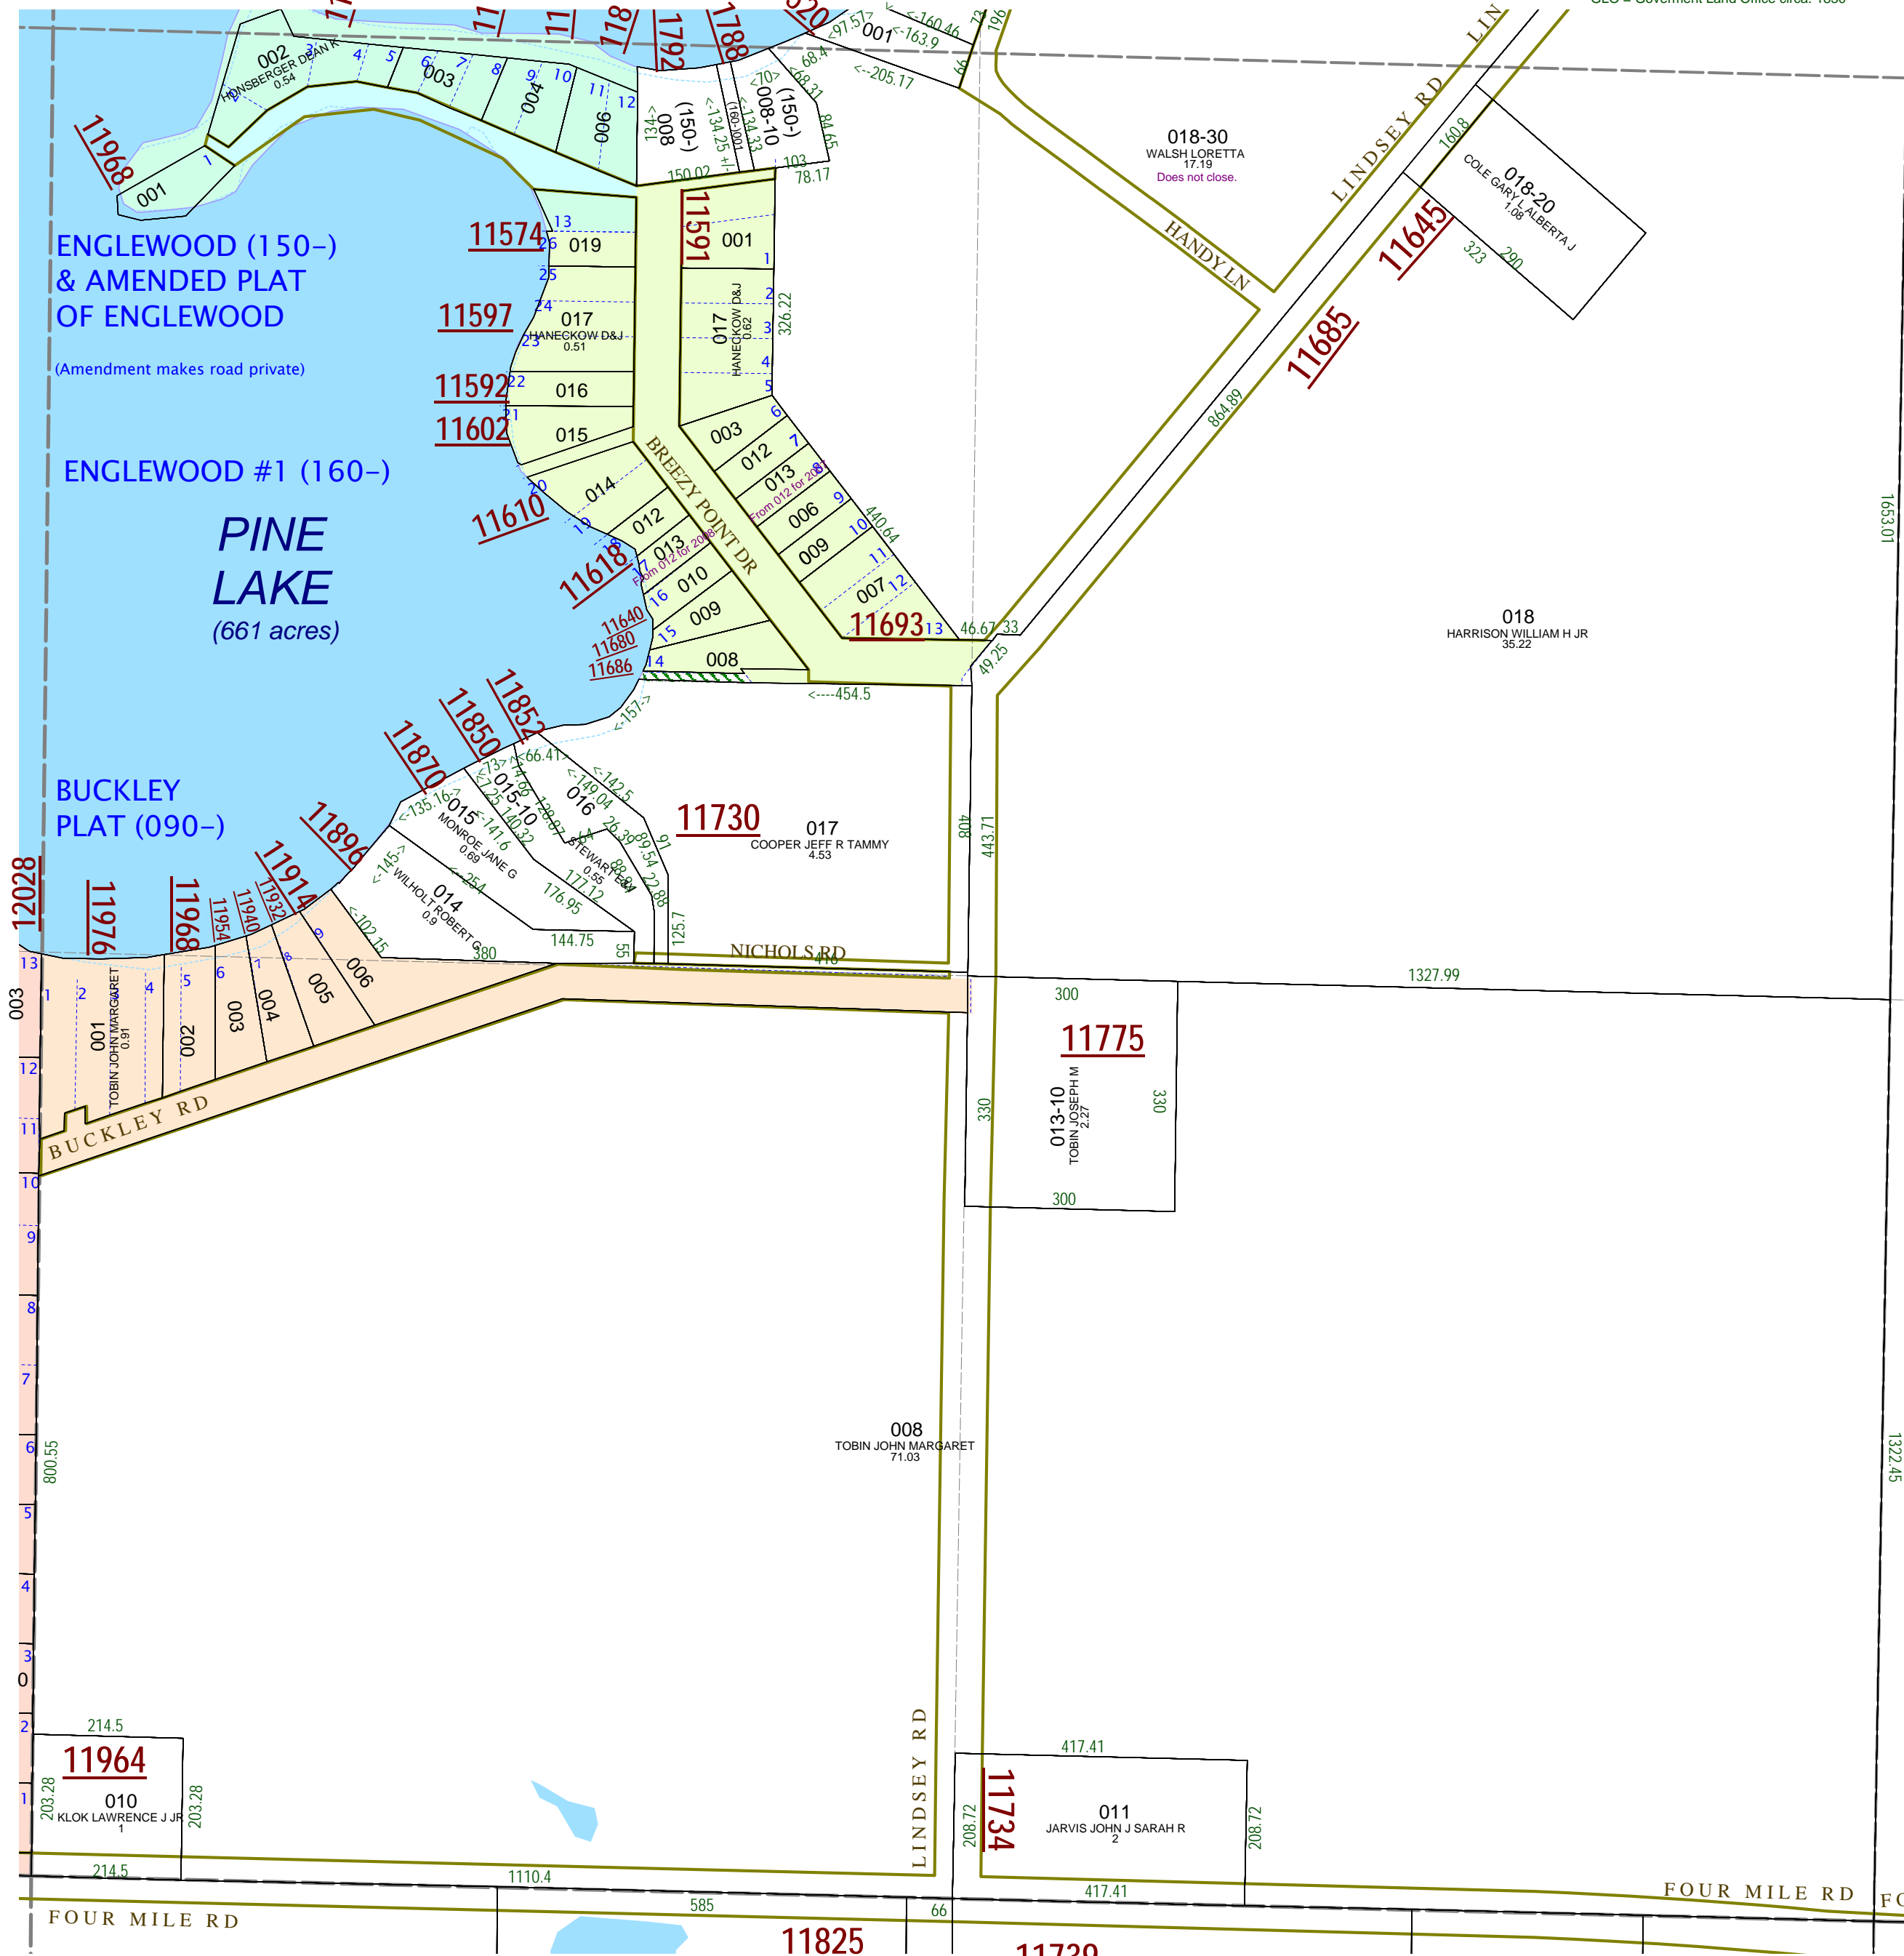

Prairieville Township
T 1 N R 10 W
Barry County
Michigan

- Gap
- Overlap
- Address
- Real Property
- Personal Property
- Approved Split
- Plat
- Condominium
- Mobile Home Park

6	5	4	3	2	1
7	8	9	10	11	12
13	14	15	16	17	18
19	20	21	22	23	24
25	26	27	28	29	30
31	32	33	34	35	36

SW 1/4 Section 8
08-12-008-
Scale 1" = 200'

September 2000
Revised August 2002
Revised November 2003
Revised January 2005
Revised April 2006
Revised May 2008

All dimensions are from tax roll unless noted below.
D = deeded M or S = surveyed
SR = Surveyor's Record prior to 1915
GLO = Government Land Office circa. 1830

08-12-008-018-30 does not close, because it deleted the last part of the 11th course and the first part of the 12th course.