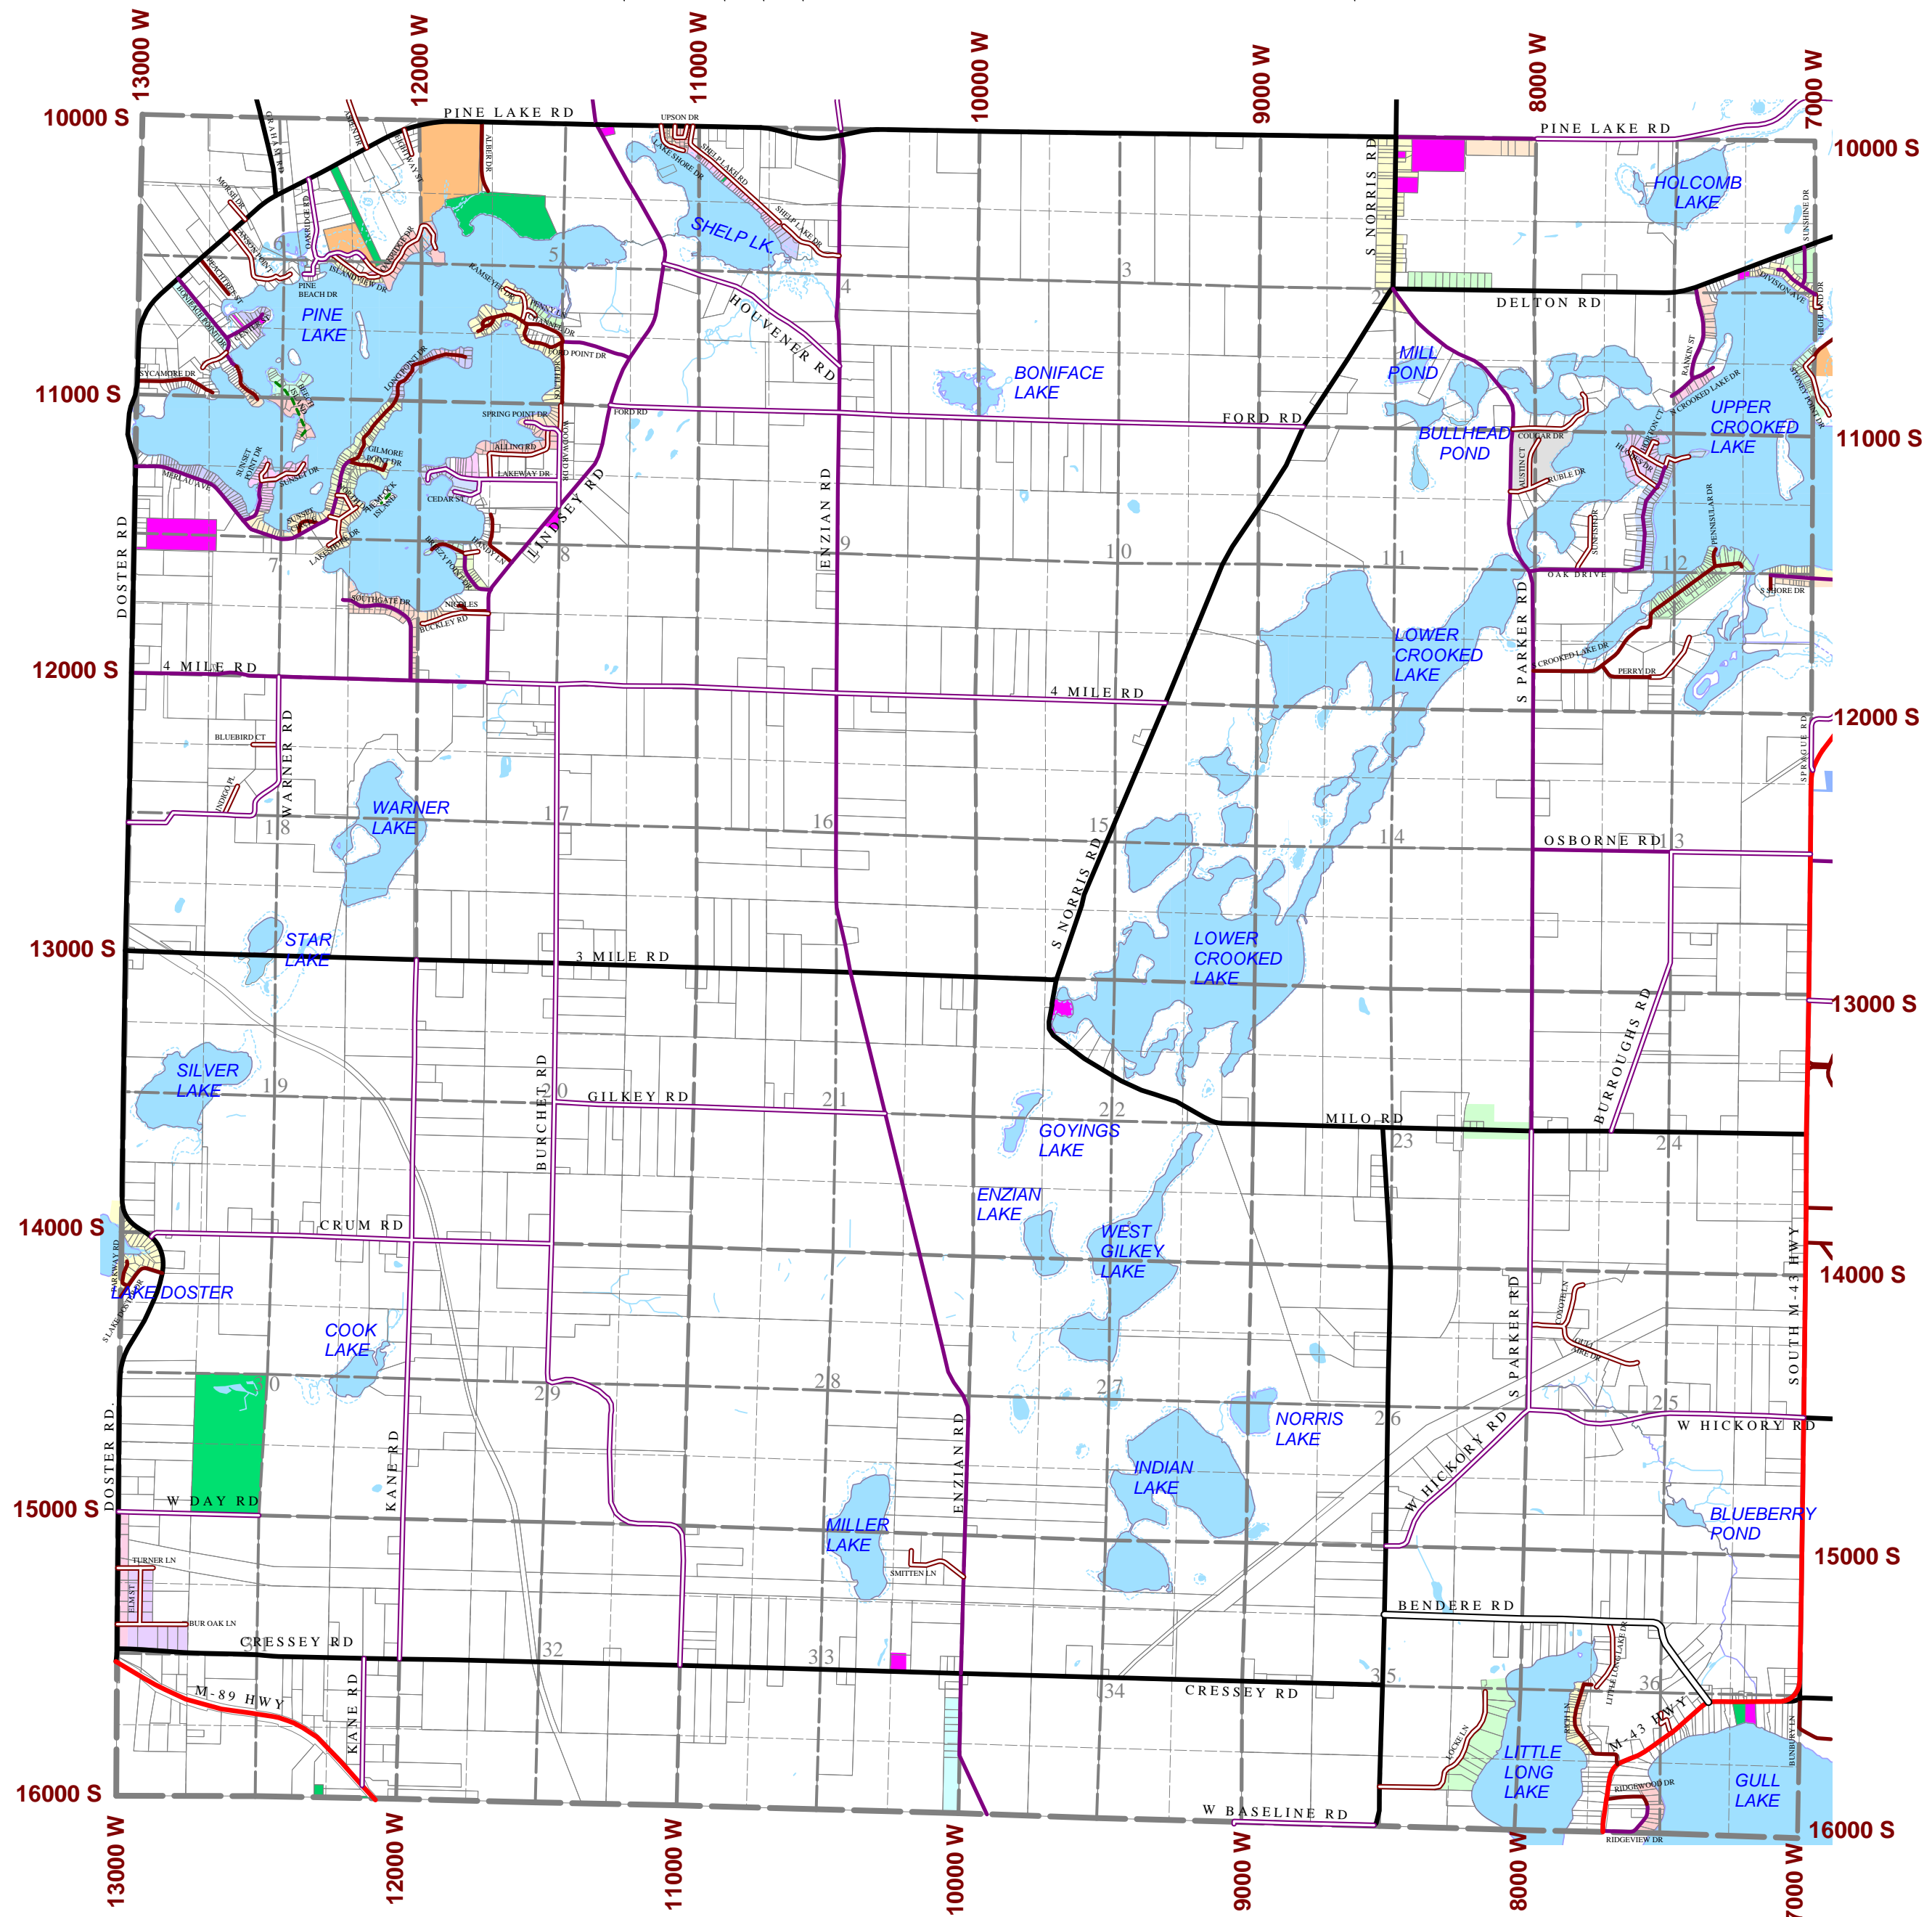

PRAIRIEVILLE TOWNSHIP INDEX MAP

SCALE 1" = 1/2 MILE

- STATE LAND
- COUNTY LAND
- TWP/VILLAGE LAND
- SCHOOL LAND
- WATER
- SUBDIVISIONS
- CONDOMINIUMS