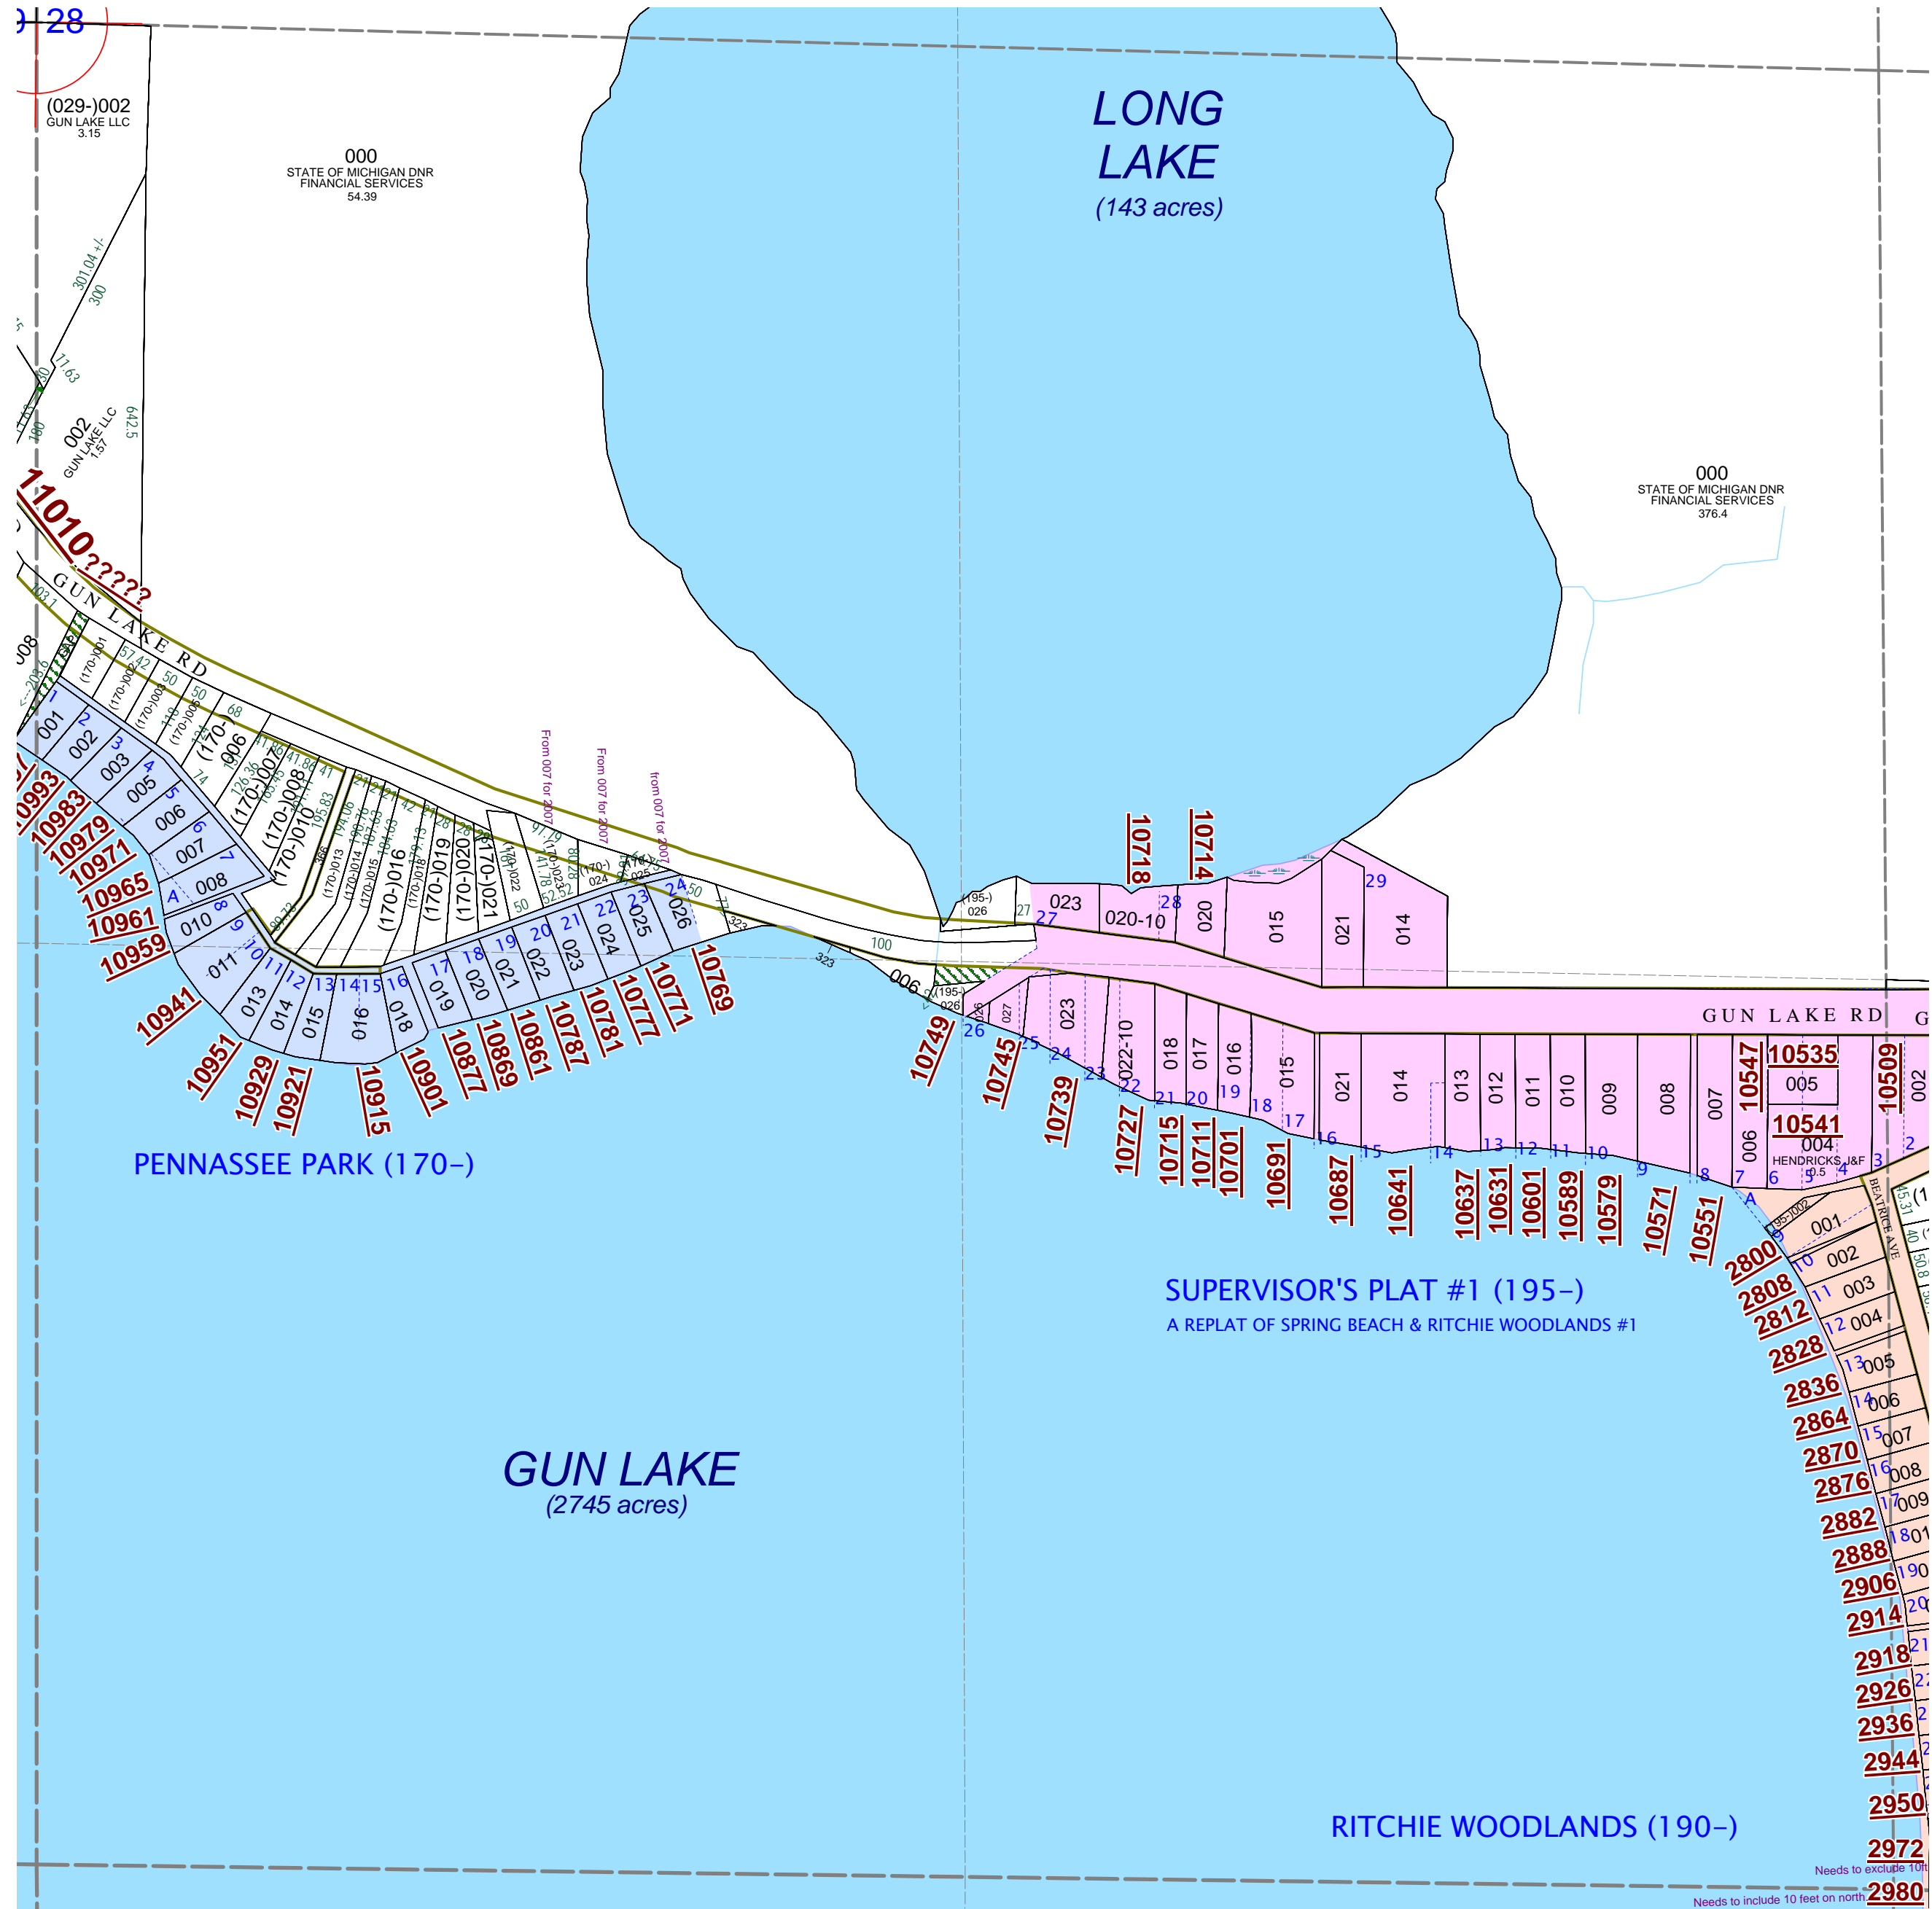

Yankee Springs Township
T 3 N R 10 W
Barry County
Michigan

- Address 1234
- Gap
- Overlap
- Real Property
- Personal Property
- Approved Split
- Plat
- Condominium
- Mobile Home Park

1	2	3	4	5	6
7	8	9	10	11	12
13	14	15	16	17	18
19	20	21	22	23	24
25	26	27	28	29	30
31	32	33	34	35	36

SW 1/4 Section 28
08-16-028-
Scale 1"= 200'

Needs to include 10 feet on north