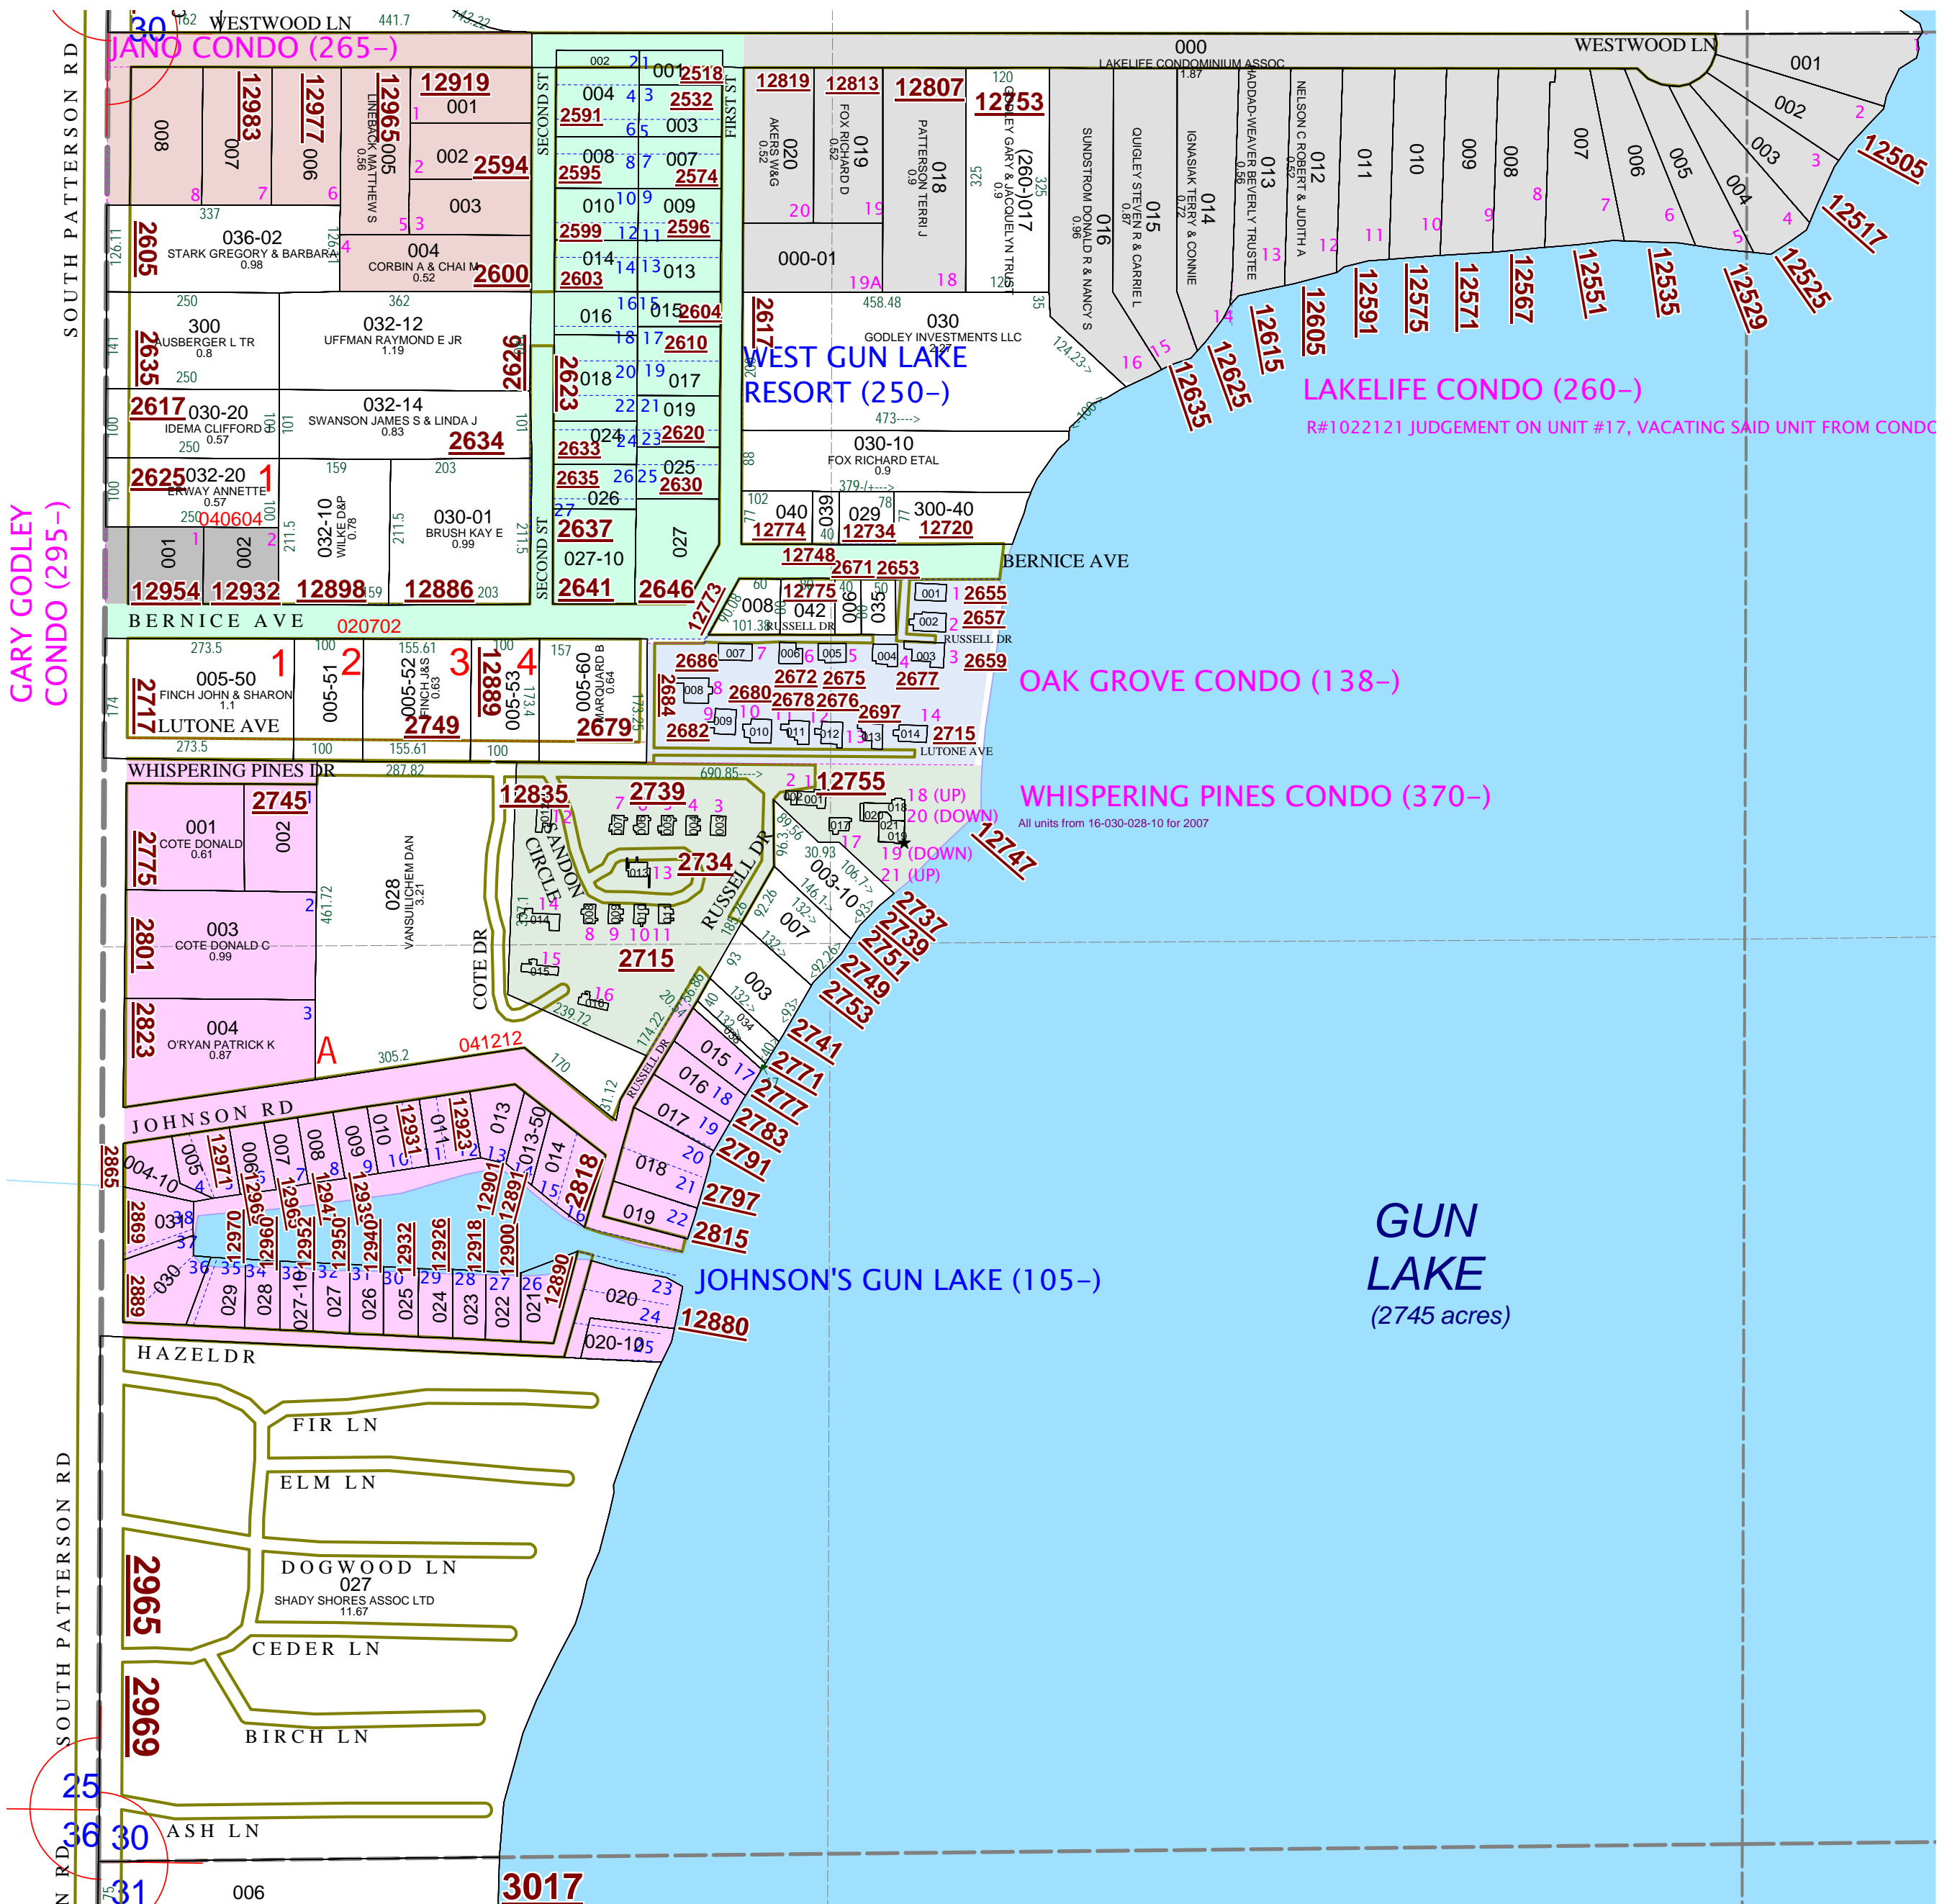

Yankee Springs Township
T 3 N R 10 W
Barry County
Michigan

- Address 1234
- Gap
- Overlap
- Real Property
- Personal Property
- Approved Split
- Flat
- Condominium
- Mobile Home Park

SW 1/4 Section 30
08-16-030-
Scale 1" = 200'

GARY GODLEY CONDO (295-)

SOUTH PATTERSON RD

25
26
27
28
29
30
31

3017

GUN LAKE
(2745 acres)